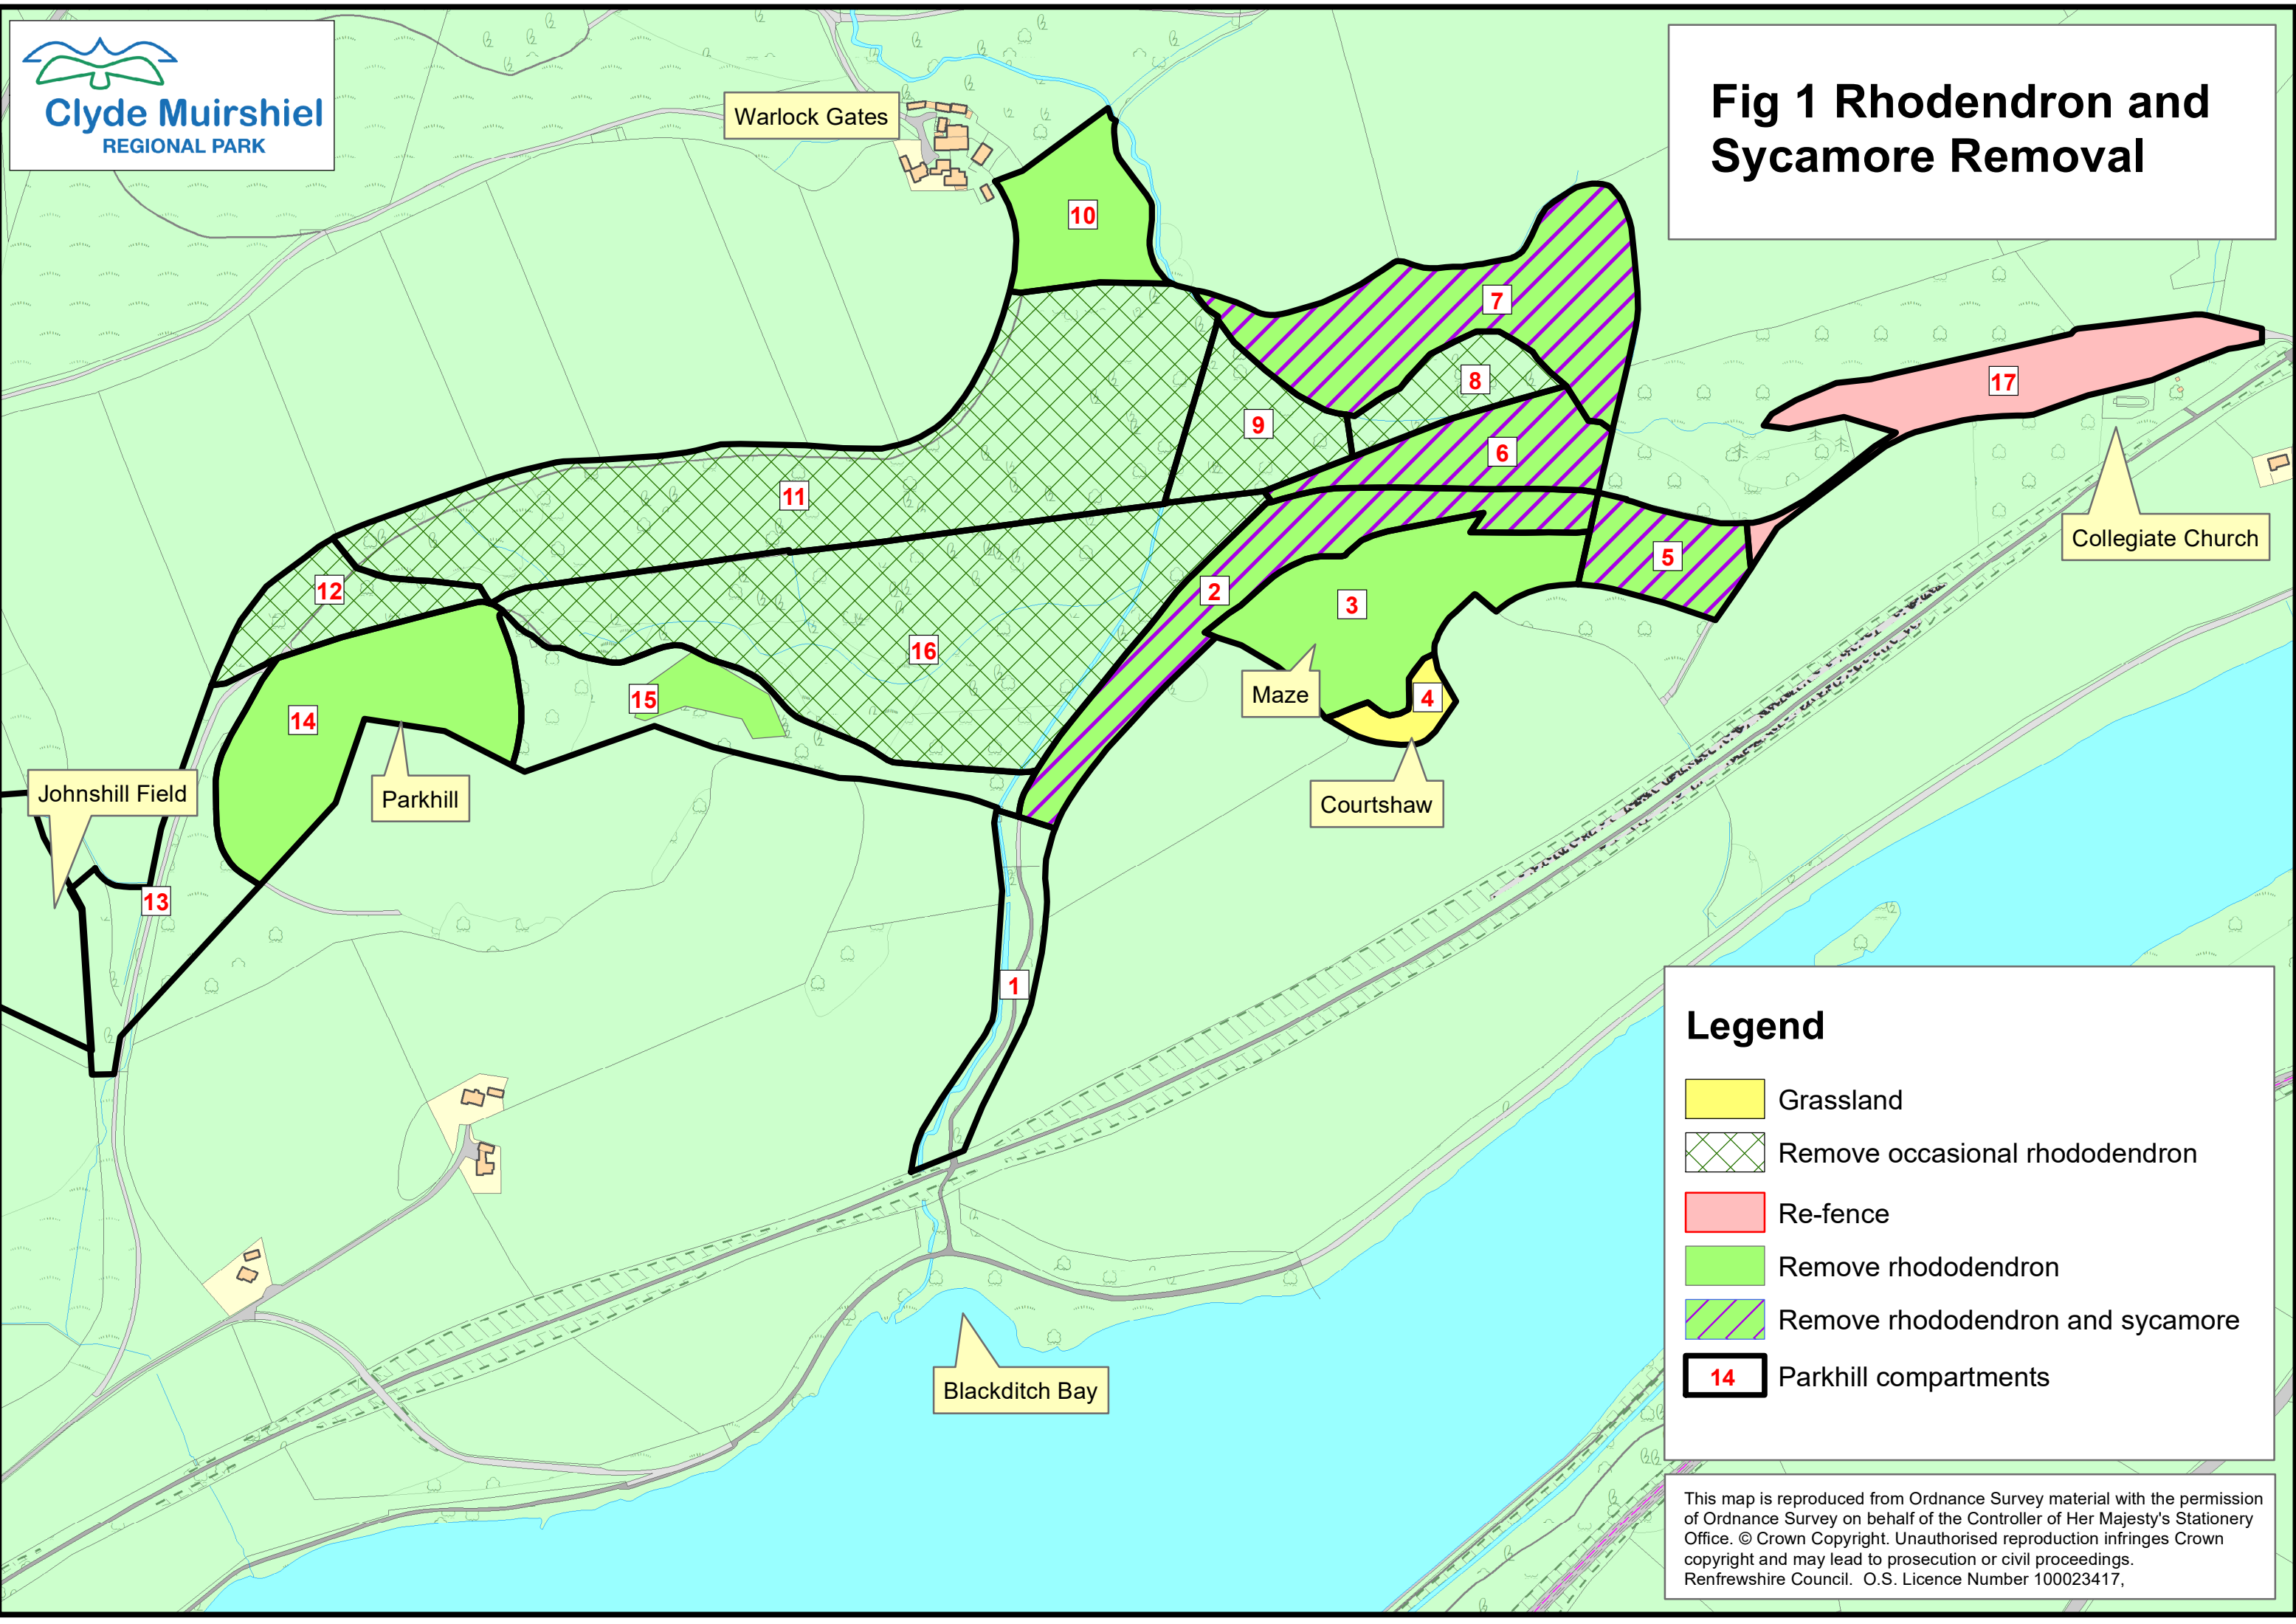

Fig 1 Rhodendron and Sycamore Removal

Legend

- Grassland
- Remove occasional rhododendron
- Re-fence
- Remove rhododendron
- Remove rhododendron and sycamore
- Parkhill compartments

This map is reproduced from Ordnance Survey material with the permission of Ordnance Survey on behalf of the Controller of Her Majesty's Stationery Office. © Crown Copyright. Unauthorised reproduction infringes Crown copyright and may lead to prosecution or civil proceedings. Renfrewshire Council. O.S. Licence Number 100023417,