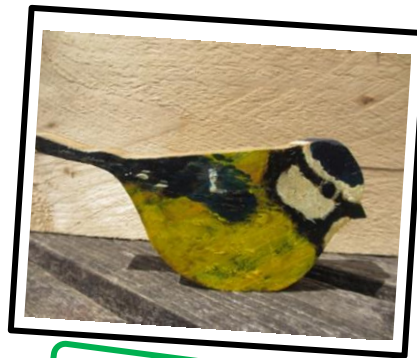

Blackbird

Blackcap

Blue tit

Chaffinch

Cuckoo

Dunnock

Goldfinch

Great tit

Kestrel

## at Castle Semple Country Park

Great Spotted  
Woodpecker

Use this guide to seek out our native birds on the trees of the blue and red trails.

Can you find them all?

Long tailed tit

Nuthatch

Robin

Sparrowhawk