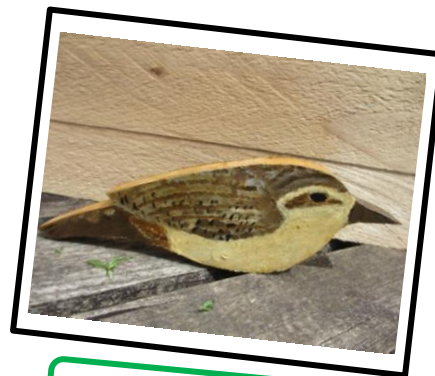

## at Castle Semple Country Park

Great Spotted  
Woodpecker

Use this guide to seek out our native birds on the trees of the blue and red trails.

Can you find them all?

Long tailed tit

Nuthatch

Robin

Sparrowhawk

Spotted flycatcher

Tawny owl

Treecreeper

Wren

Goldcrest

Bullfinch

Jay

Heron