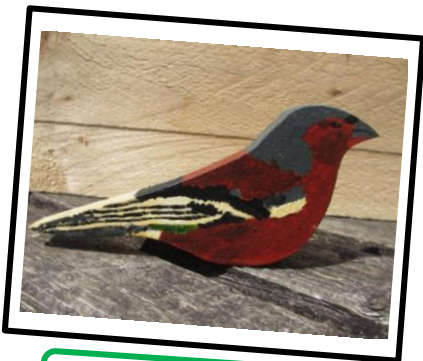

Blackbird

Blackcap

Blue tit

Chaffinch

Cuckoo

Dunnock

Goldfinch

Great tit

Kestrel

## at Castle Semple Country Park

Great Spotted  
Woodpecker

Use this guide to seek out our native birds on the trees of the blue and red trails.

Can you find them all?

Long tailed tit

Nuthatch

Robin

Sparrowhawk