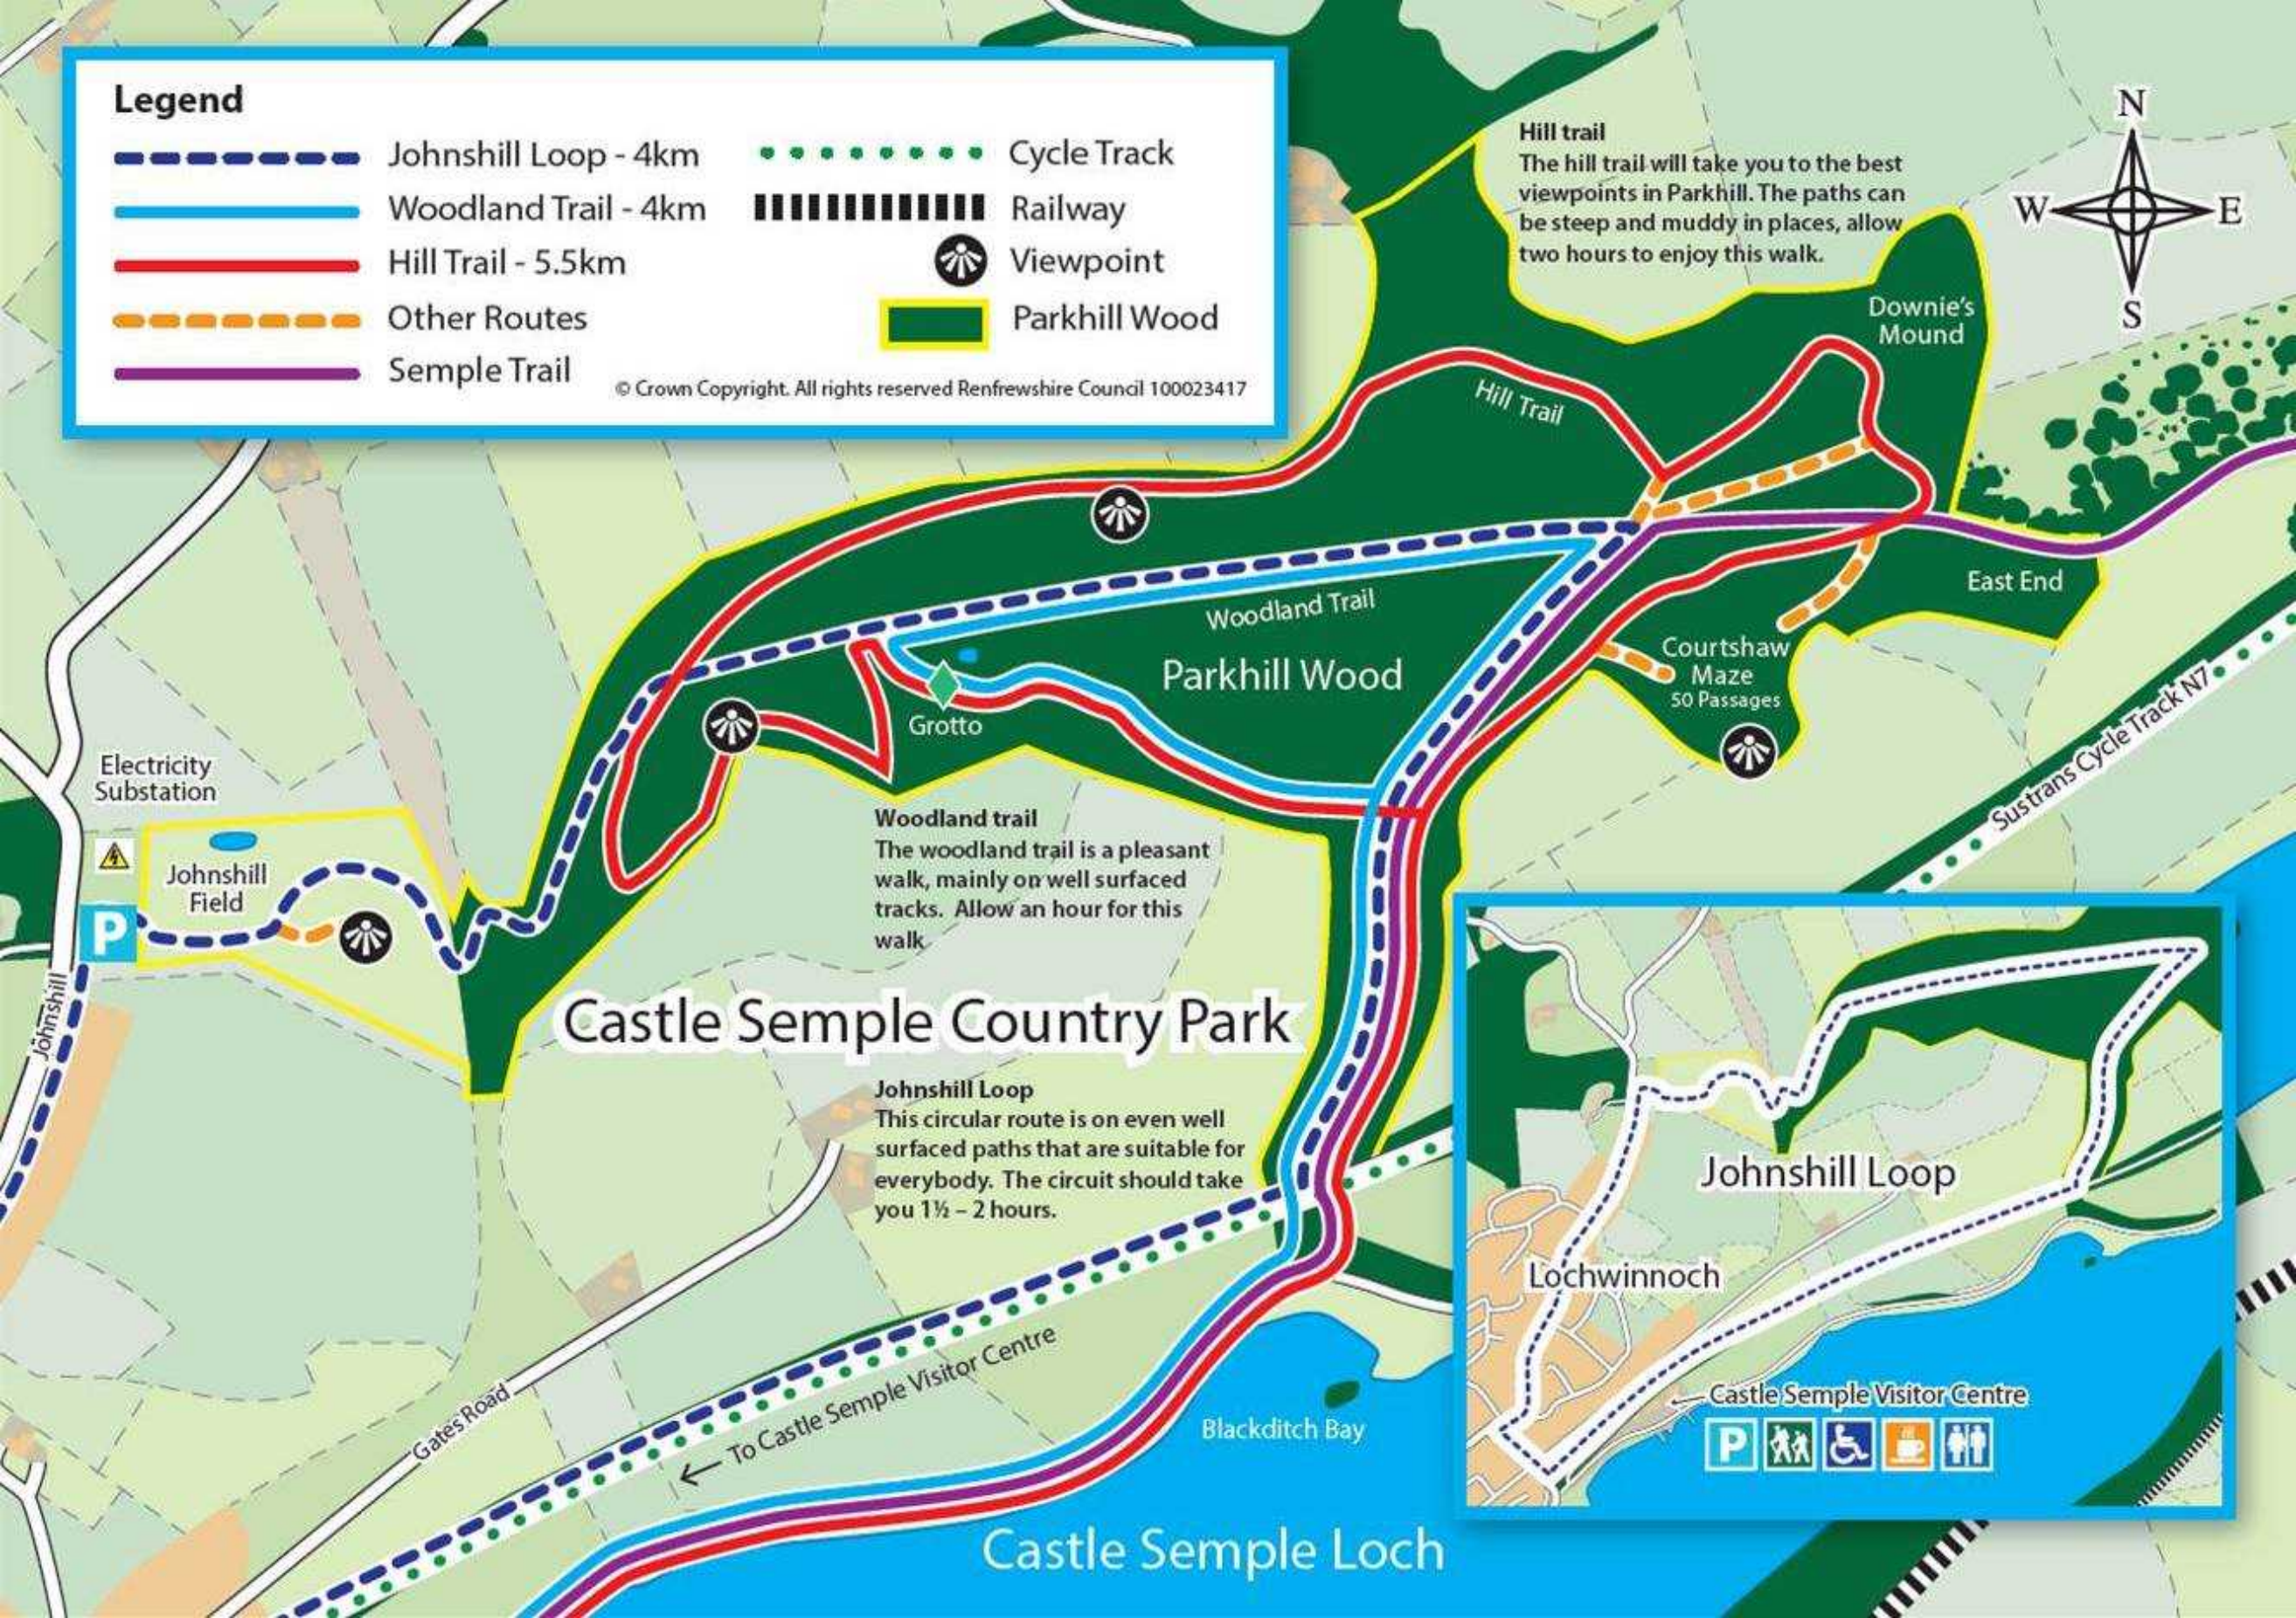

Legend

-  Johnshill Loop - 4km
-  Woodland Trail - 4km
-  Hill Trail - 5.5km
-  Other Routes
-  Semple Trail
-  Cycle Track
-  Railway
-  Viewpoint
-  Parkhill Wood

© Crown Copyright. All rights reserved Renfrewshire Council 100023417

Hill trail
The hill trail will take you to the best viewpoints in Parkhill. The paths can be steep and muddy in places, allow two hours to enjoy this walk.

Electricity Substation

Johnshill Field

P

Johnshill

Woodland trail
The woodland trail is a pleasant walk, mainly on well surfaced tracks. Allow an hour for this walk.

Castle Semple Country Park

Johnshill Loop
This circular route is on even well surfaced paths that are suitable for everybody. The circuit should take you 1½ - 2 hours.

Gates Road

← To Castle Semple Visitor Centre

Blackditch Bay

Castle Semple Loch

Johnshill Loop

Lochwinnoch

Castle Semple Visitor Centre